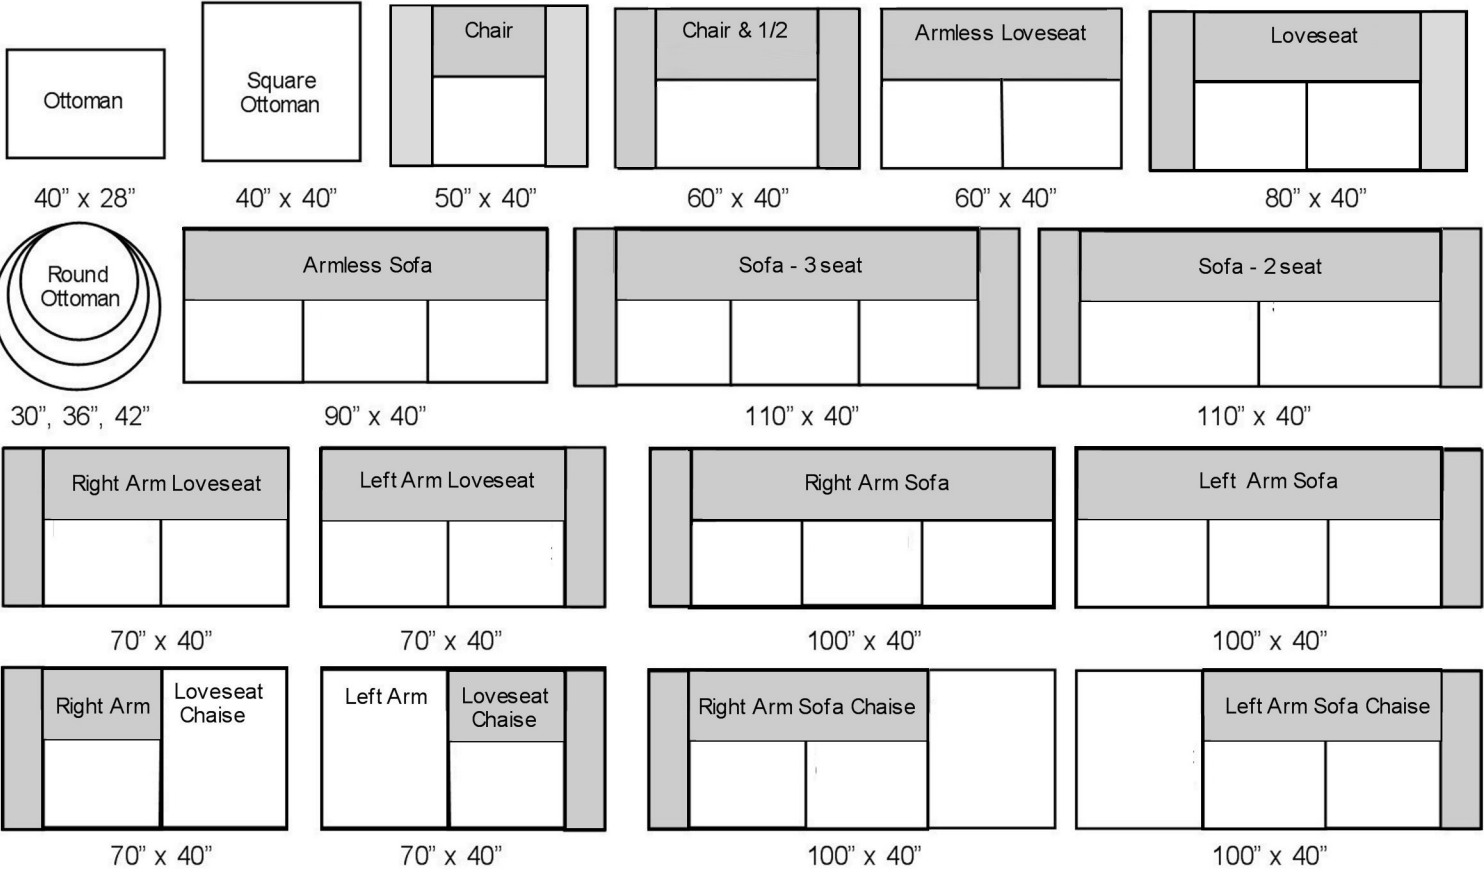

THE LEATHER SOFA^{CO.}

Allessandro

Scale: 1/4" = 1 ft

Custom Leather Upholstery is Hand-Crafted.

All sizes are approximate and sizes will vary slightly from piece to piece.

Scale: 1/4" = 1 ft

Custom Leather Upholstery is Hand-Crafted.
All sizes are approximate and sizes will vary slightly from piece to piece.