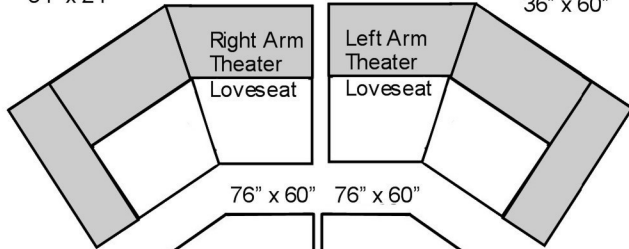

# THE LEATHER SOFA<sup>CO.</sup>

28" x 24"

34" x 24"

30", 36", 42"

36" x 60"

36" x 60"

49" x 49"

41" x 41"

76" x 60"

76" x 60"

72" x 41"

48" x 41"

46" x 30"

46" x 30"

48" x 41"

60" x 41"

24" x 41"

96" x 41"

96" x 41"

72" x 41"

84" x 41"

84" x 41"

60" x 41"

60" x 41"

## Carpone

Scale: 1/4" = 1 ft

Custom Leather Upholstery is Hand-Crafted.

All sizes are approximate and sizes will vary slightly from piece to piece.

Scale: 1/4" = 1 ft

Custom Leather Upholstery is Hand-Crafted.  
All sizes are approximate and sizes will vary slightly from piece to piece.