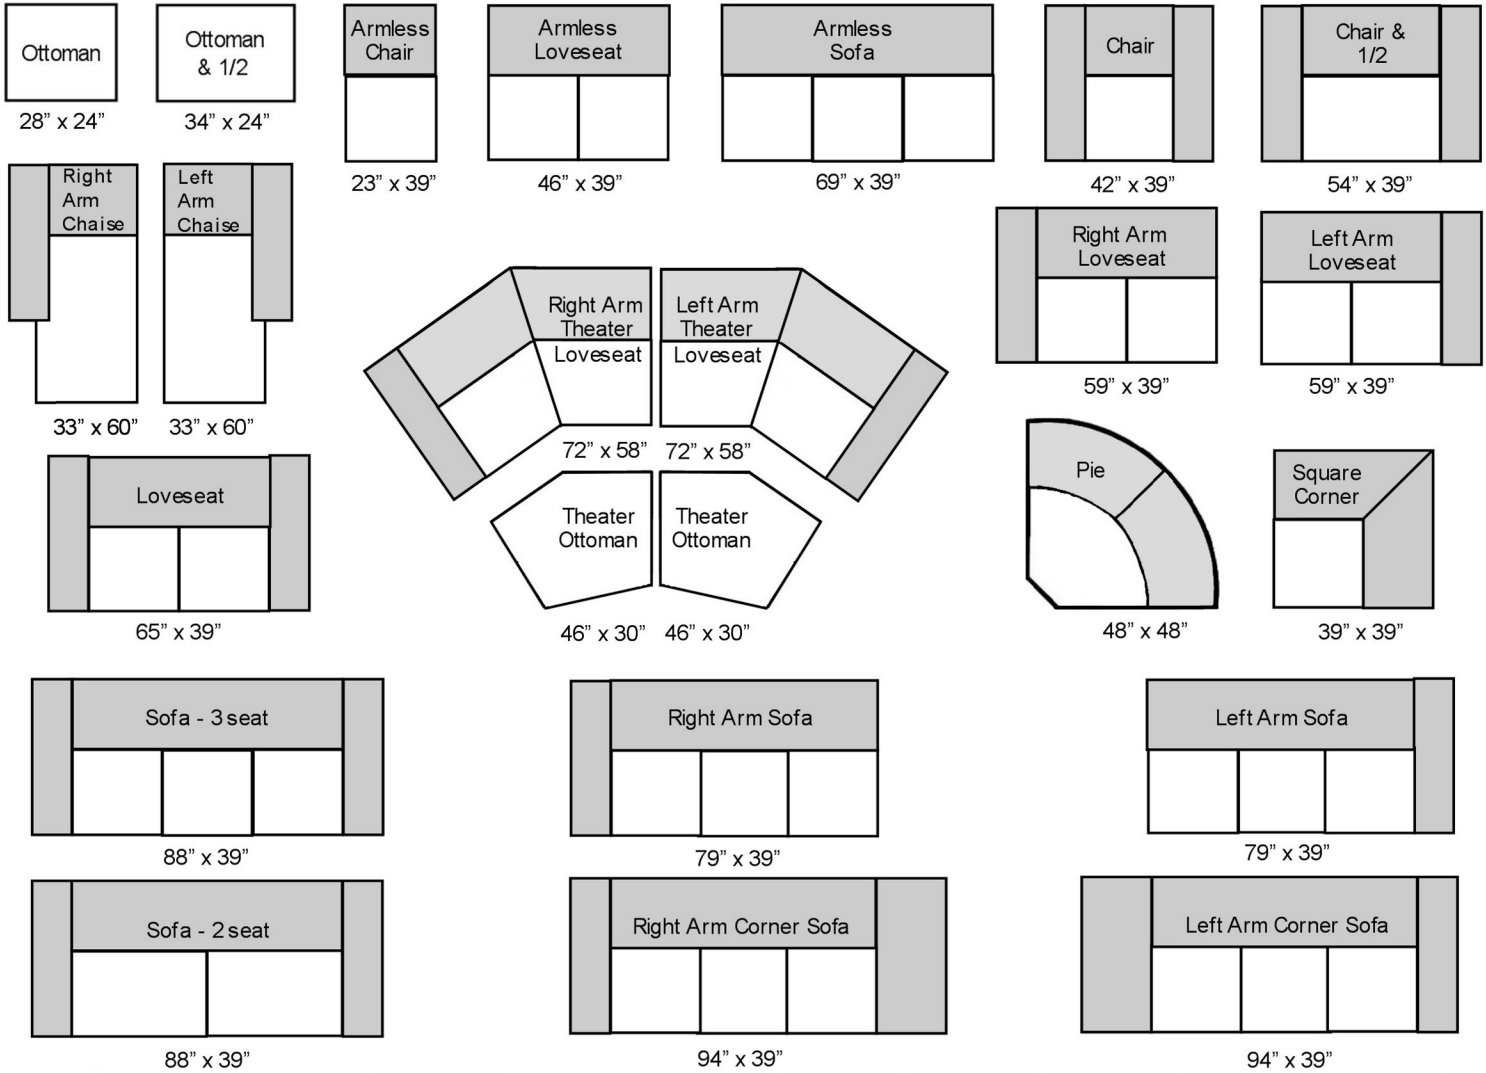

THE LEATHER SOFA^{CO.}

Cetz

Scale: 1/4" = 1 ft

Custom Leather Upholstery is Hand-Crafted.
All sizes are approximate and sizes will vary slightly from piece to piece.

Scale: 1/4" = 1 ft

Custom Leather Upholstery is Hand-Crafted.
All sizes are approximate and sizes will vary slightly from piece to piece.