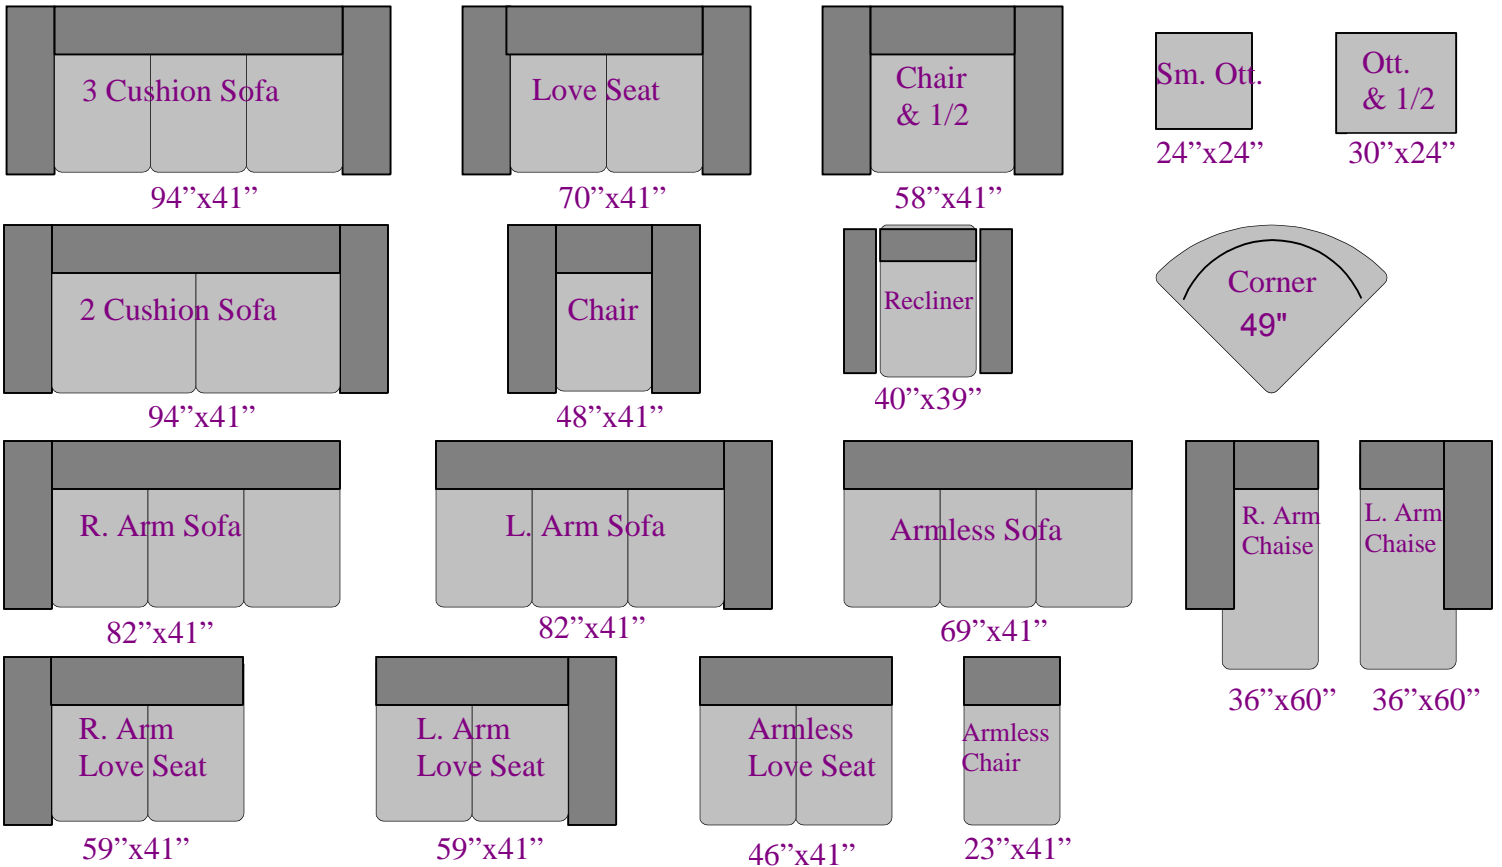

THE LEATHER SOFA CO.

TEXANA from LeatherSofaCo

Scale: 1/4" = 1 Foot. For your convenience, draw your room on 1/4" graph paper and cutout the furniture pieces to design the perfect room for your family. Please note that actual size dimensions may vary slightly and many other options and custom changes are available. For a more detailed look at your room and all of the possible configurations available, bring in your plans to a qualified Leather Specialist at any of our locations.