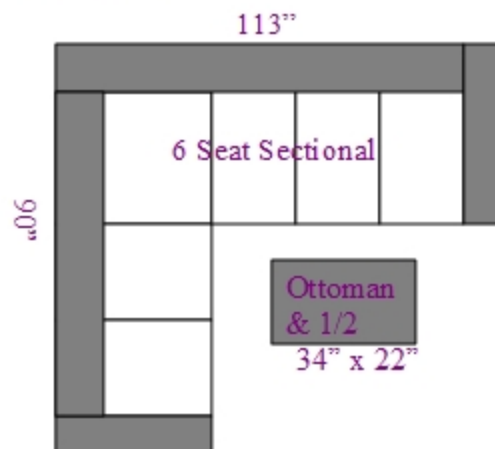

THE LEATHER SOFA CO.

3 Cushion Sofa

79" x 40"

Love Seat

56" x 40"

Chair

34" x 40"

Recliner

34" x 40"

Ott.

28" x 22"

Ott.

28" x 22"

6 Seat Sectional

Ottoman
& 1/2

34" x 22"

6 Seat Sectional

Ottoman
& 1/2

34" x 22"

Scale: 1/4" = 1 Foot. For your convenience, draw your room on 1/4" graph paper and cutout the furniture pieces to design the perfect room for your family. Please note that actual size dimensions may vary slightly and many other options and custom changes are available. For a more detailed look at your room, and all of the possible configurations available, bring in your plans to a qualified Leather Specialist at any of our locations.