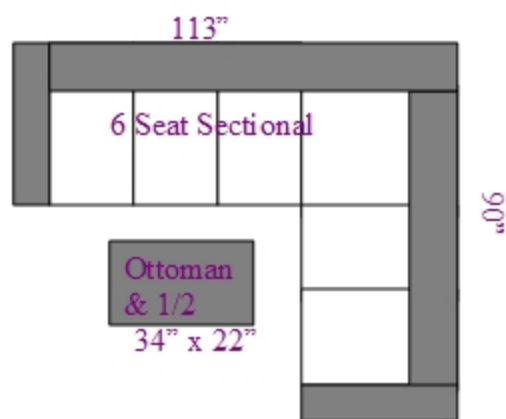

THE LEATHER SOFA CO.

3 Cushion Sofa

79" x 40"

Love Seat

56" x 40"

Chair

34" x 40"

Recliner

34" x 40"

Ott.

28" x 22"

Ott.

28" x 22"

6 Seat Sectional

Ottoman
& 1/2

34" x 22"

6 Seat Sectional

Ottoman
& 1/2

34" x 22"

Scale: 1/4" = 1 Foot. For your convenience, draw your room on 1/4" graph paper and cutout the furniture pieces to design the perfect room for your family. Please note that actual size dimensions may vary slightly and many other options and custom changes are available. For a more detailed look at your room, and all of the possible configurations available, bring in your plans to a qualified Leather Specialist at any of our locations.