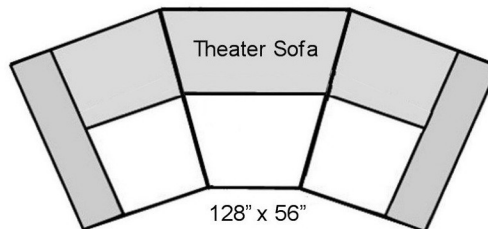

35" x 60"

Right Arm Loveseat

59" x 41"

Left Arm Loveseat

59" x 41"

Loveseat

70" x 41"

Armless Loveseat

48" x 41"

Sofa - 3 seat

94" x 41"

Sofa - 2 seat

94" x 41"

Right Arm Sofa

83" x 41"

Left Arm Sofa

83" x 41"

Square Corner

41" x 41"

Theater Sofa

128" x 56"

Pie

48" x 48"

## Pisa

Scale: 1/4" = 1 ft

Custom Leather Upholstery is Hand-Crafted.  
All sizes are approximate and sizes will vary slightly from piece to piece.

Scale: 1/4" = 1 ft

Custom Leather Upholstery is Hand-Crafted.  
All sizes are approximate and sizes will vary slightly from piece to piece.