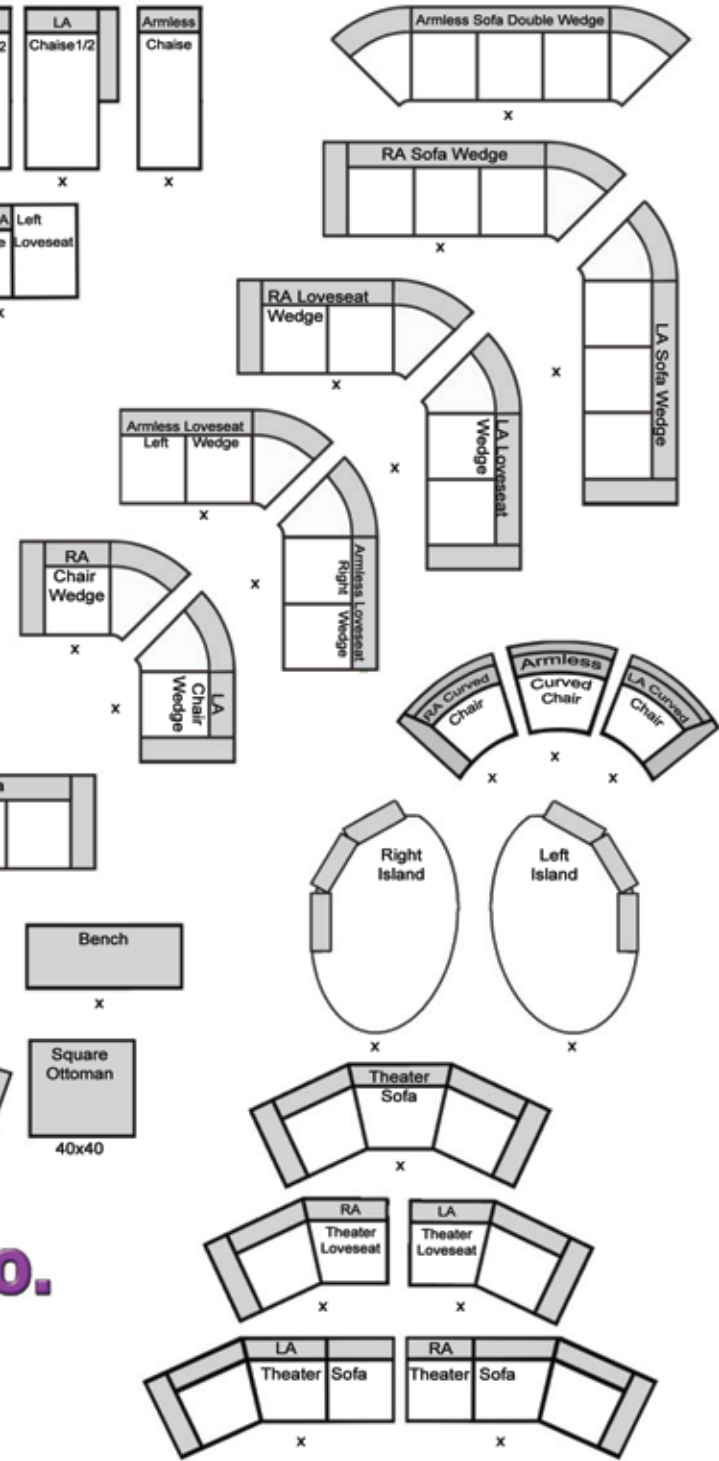

Template Cutouts

THE LEATHER SOFA^{CO.}

Product measurements are approximate and will vary.