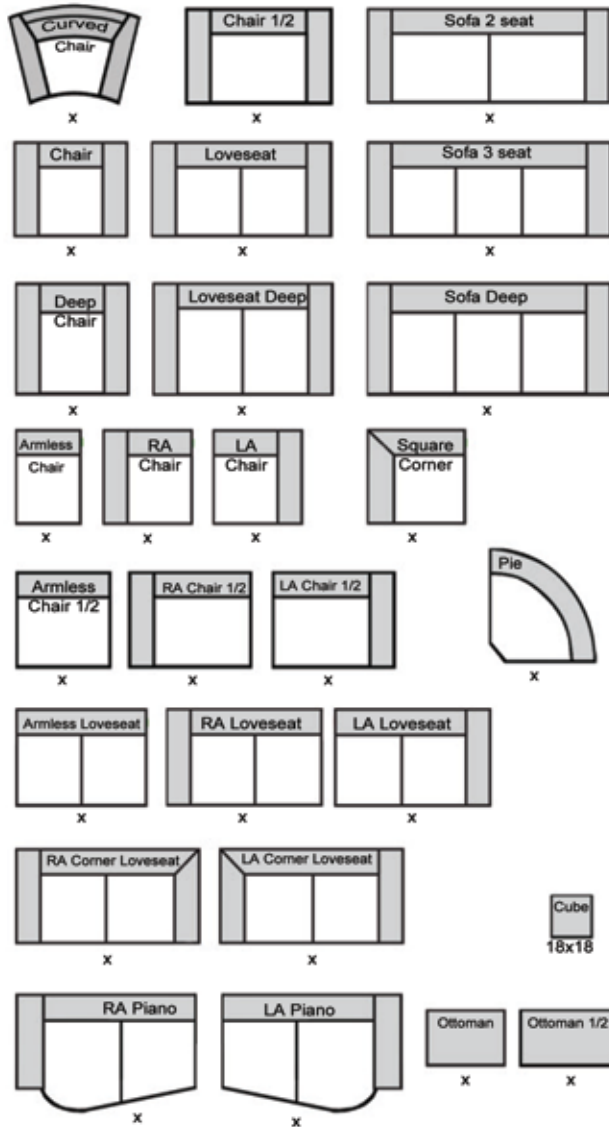

Template Cutouts

THE LEATHER SOFA^{CO.}

Product measurements are approximate and will vary.