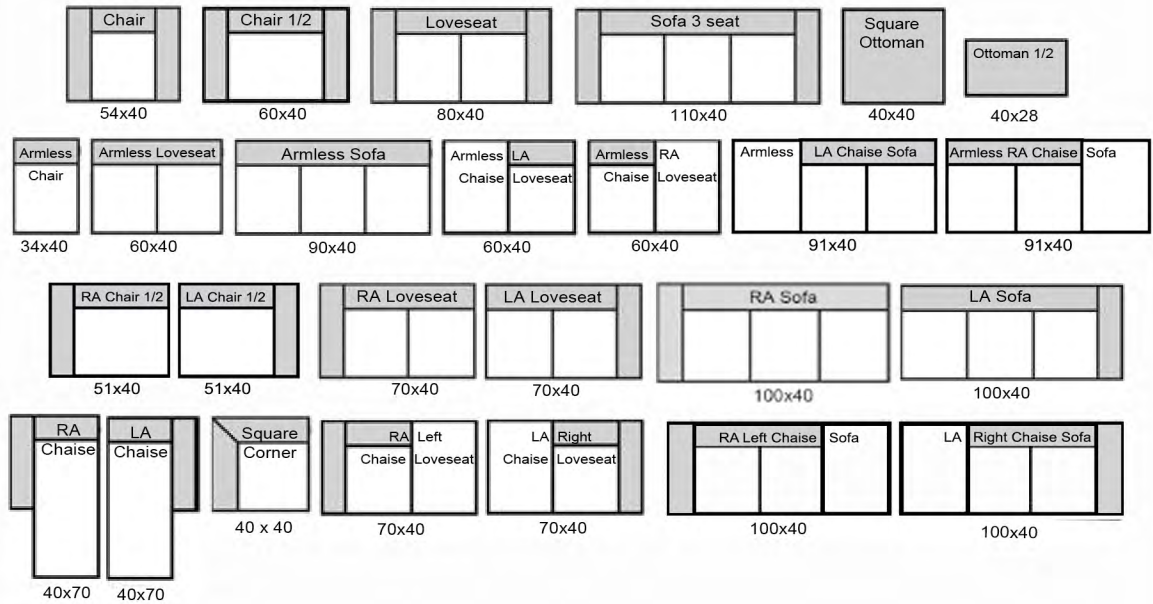

Alexandria

The Leather Sofa Co.

length x depth

Product measurements are approximate and will vary.